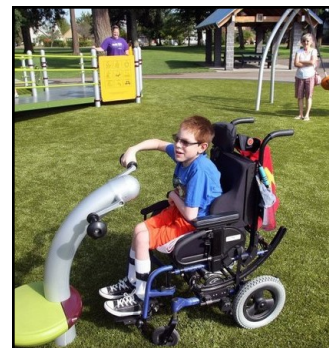

Photo used by special permission of the Kitsap Sun and photographer, Larry Steagall. Thanks to the Kitsap Sun.

***Annual Picnic at Lutherhaven a Success !***

It has become a tradition to hold our annual church picnic at Lutherhaven. It was a wonderful day enjoyed by all. The picnic is held the Sunday following our VBS week. Congregation members and families, as well as Childcare center staff and families and VBS children and their families enjoyed a wonderful day today together.